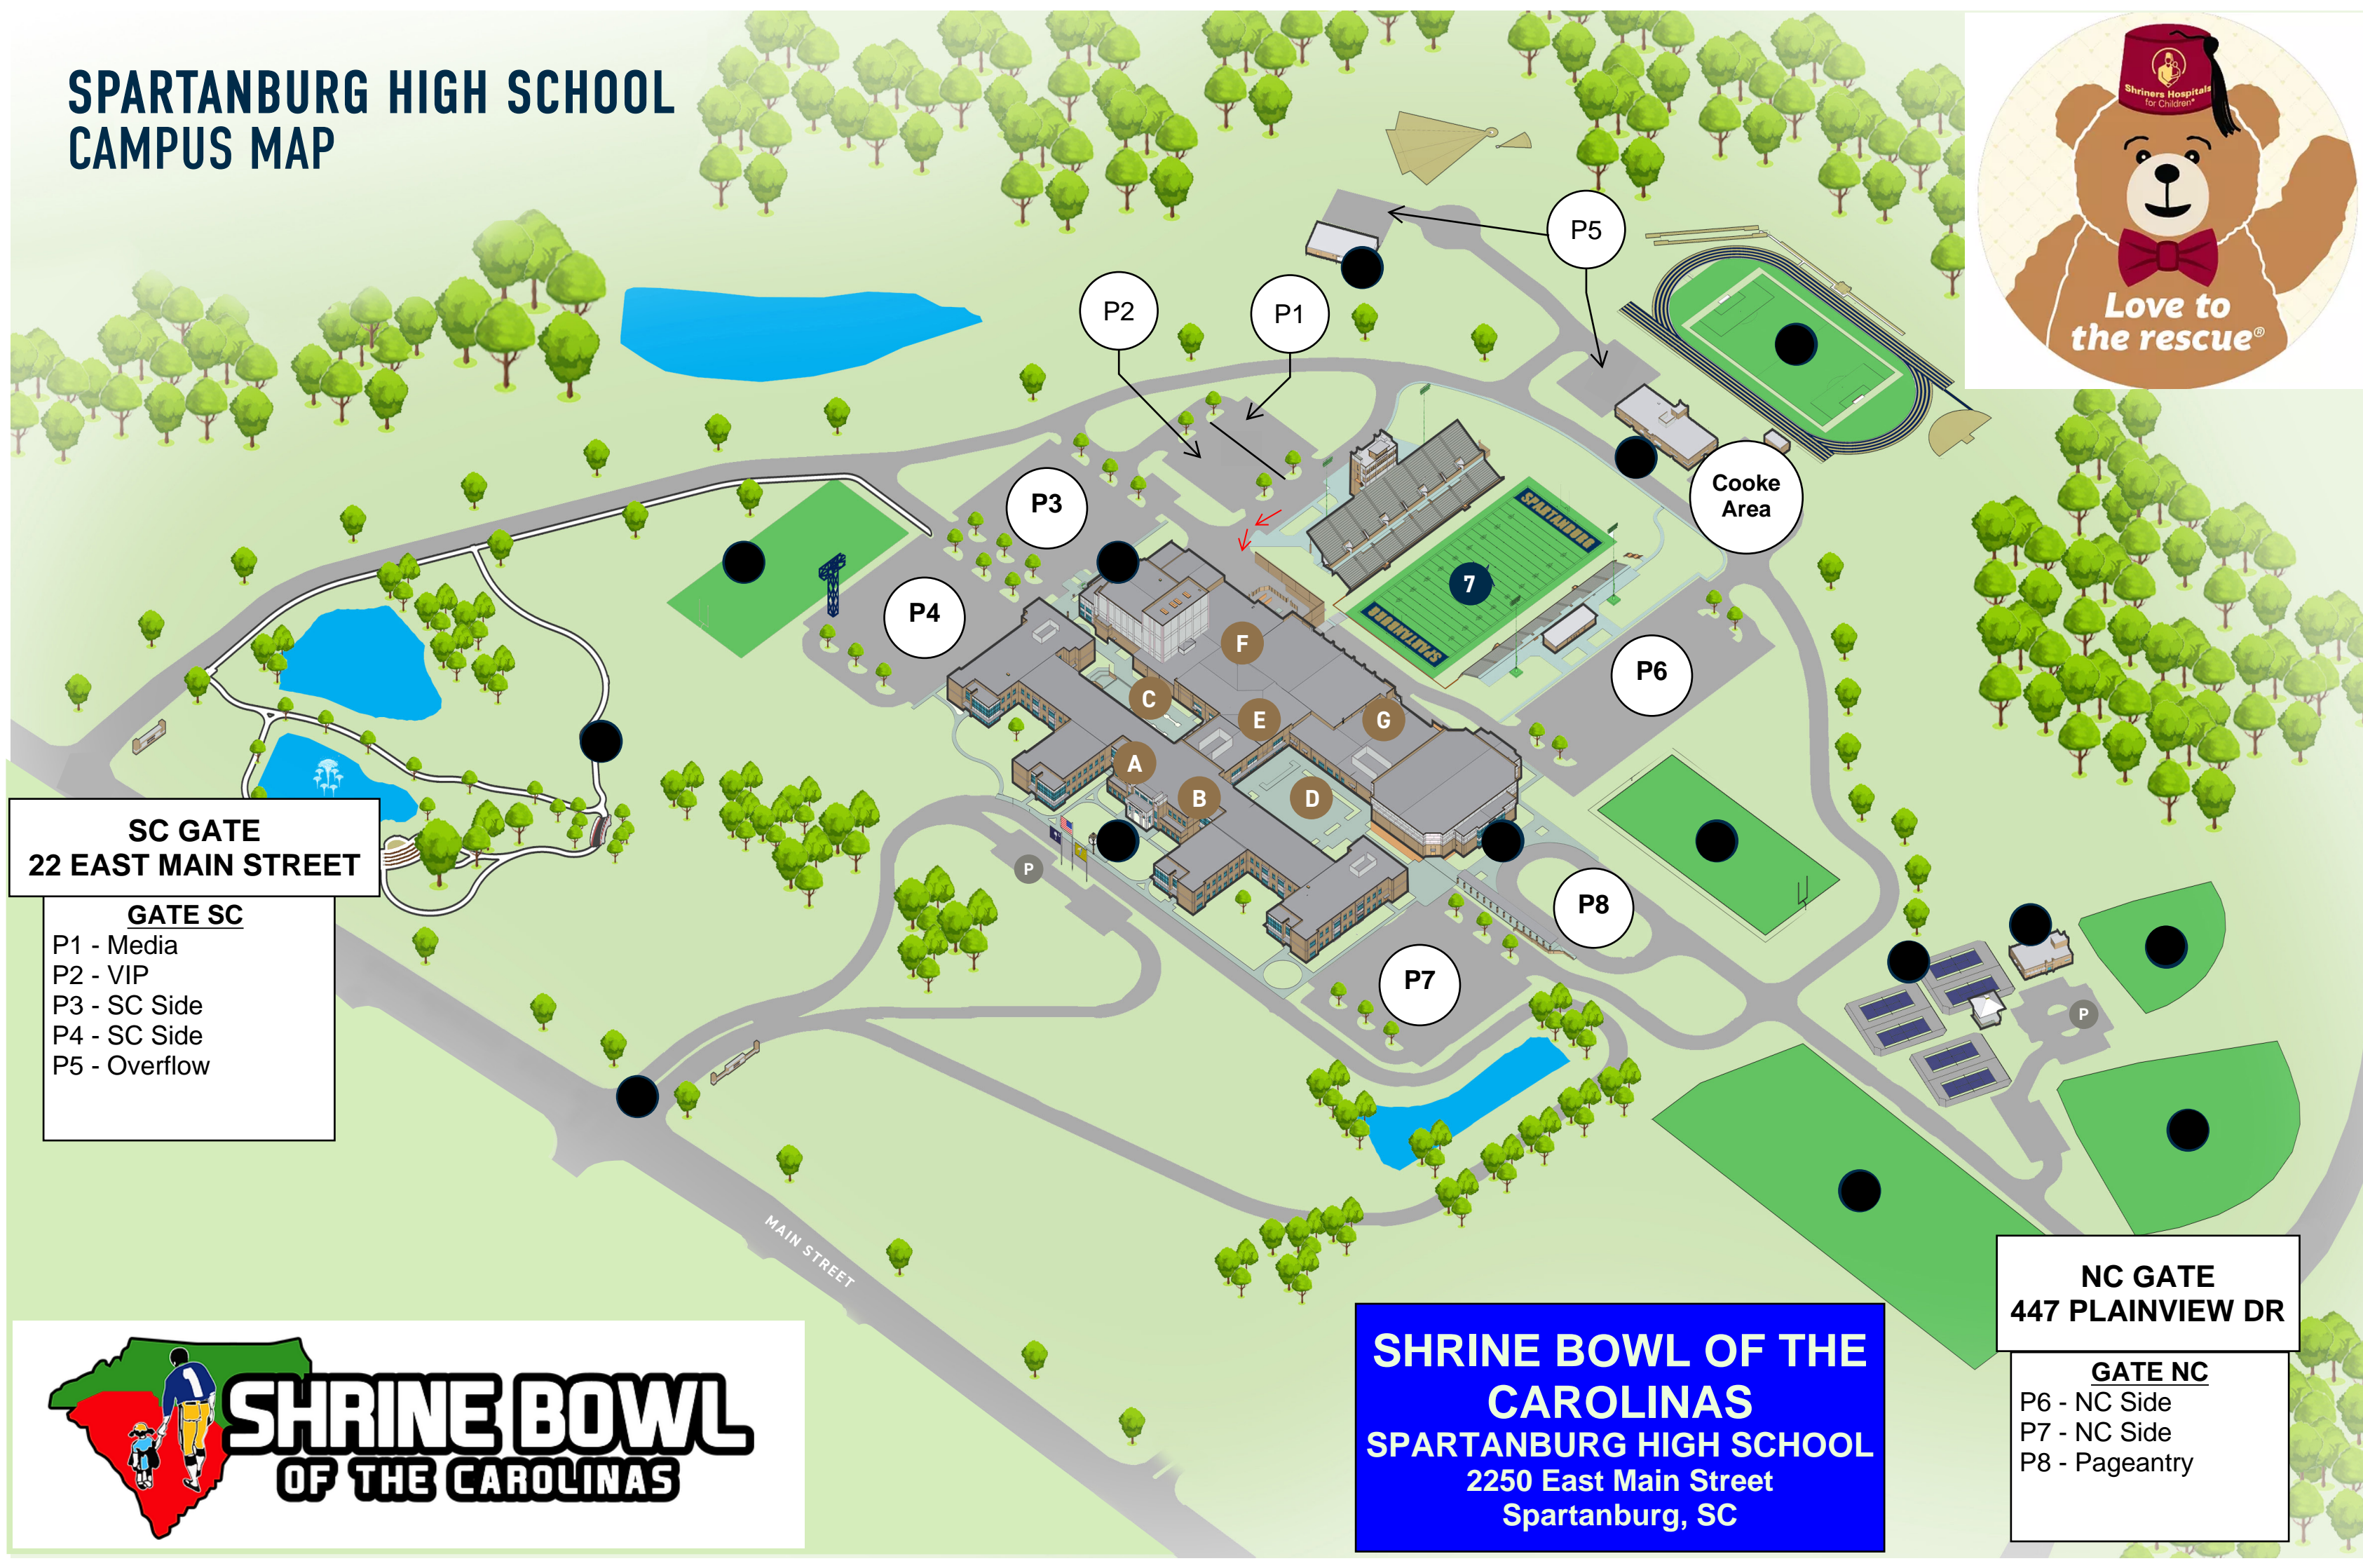

SPARTANBURG HIGH SCHOOL CAMPUS MAP

SC GATE
22 EAST MAIN STREET

- GATE SC**
- P1 - Media
 - P2 - VIP
 - P3 - SC Side
 - P4 - SC Side
 - P5 - Overflow

**SHRINE BOWL OF THE
CAROLINAS**
SPARTANBURG HIGH SCHOOL
2250 East Main Street
Spartanburg, SC

NC GATE
447 PLAINVIEW DR

- GATE NC**
- P6 - NC Side
 - P7 - NC Side
 - P8 - Pageantry